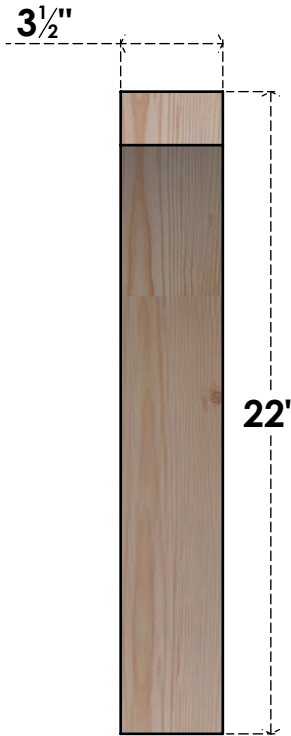

# BRC04X14X22THR00SDF

3 1/2"W X 14"D X 22"H THORTON SMOOTH BRACE, DOUGLAS FIR

**SIDE**

**FRONT**

EKENA MILLWORK  
 2300 WEST MAIN ST.  
 CLARKSVILLE, TX 75426  
 TOLL FREE: 866-607-0453  
 WWW.EKENAMILLWORK.COM