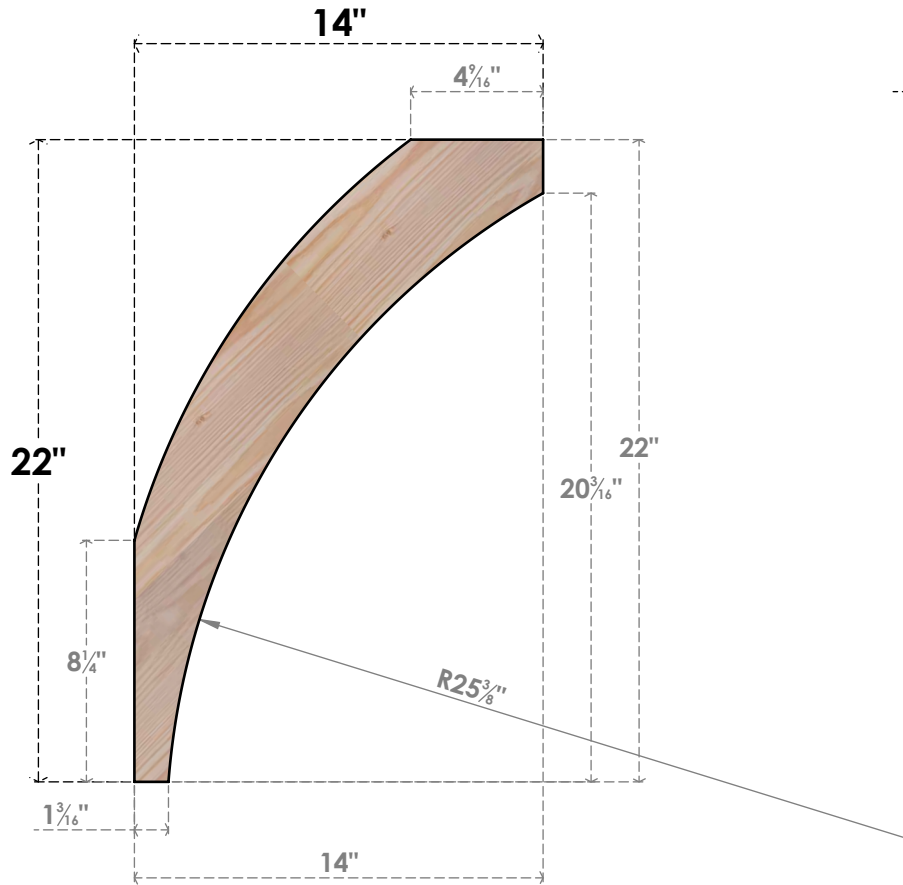

# BRC04X14X22THR00SDF

3 1/2"W X 14"D X 22"H THORTON SMOOTH BRACE, DOUGLAS FIR

**SIDE**

**FRONT**

EKENA MILLWORK  
 2300 WEST MAIN ST.  
 CLARKSVILLE, TX 75426  
 TOLL FREE: 866-607-0453  
 WWW.EKENAMILLWORK.COM